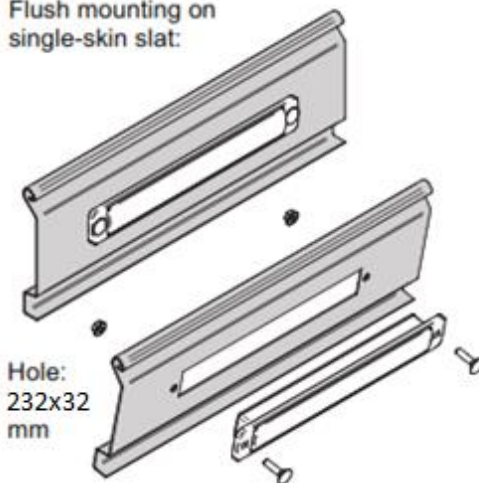

MASINARA

ACCESSORIES FOR ROLLING SHUTTERS SINCE 1971

Lampeggiante a batterie da montare direttamente sulla chiusura in movimento (serranda o cancello)
 Battery operated flashing light to be mounted directly on the door in motion (rolling door or gate)
 Lampe clignotante à piles à monter directement sur la fermeture en mouvement (rideau ou portail)
 Luz intermitente a pilas para montar directamente en la puerta en movimiento (enrollable o corredera)

MOVLED

Flush mounting
on double-skin or
insulated slat:

Hole:
224,5 x 26,5
mm

Flush mounting on
single-skin slat:

Hole:
232x32
mm

Screw-on application:

Int:
250mm

Red light for low batteries