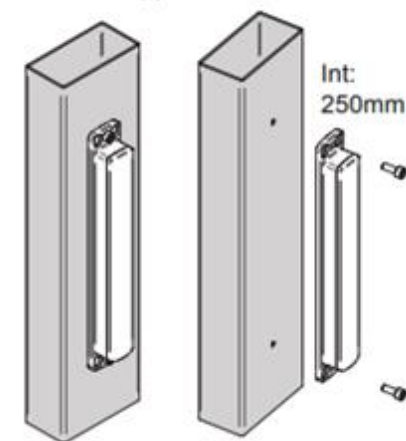

MASINARA

ACCESSORIES FOR ROLLING SHUTTERS SINCE 1971

Lampeggiante a batterie da montare direttamente sulla chiusura in movimento (serranda o cancello)
 Battery operated flashing light to be mounted directly on the door in motion (rolling door or gate)
 Lampe clignotante à piles à monter directement sur la fermeture en mouvement (rideau ou portail)
 Luz intermitente a pilas para montar directamente en la puerta en movimiento (enrollable o corredera)

MOVLED

Flush mounting
on double-skin or
insulated slat:

Hole:
224,5 x 26,5
mm

Flush mounting on
single-skin slat:

Hole:
232x32
mm

Screw-on application:

Int:
250mm

Red light for low batteries