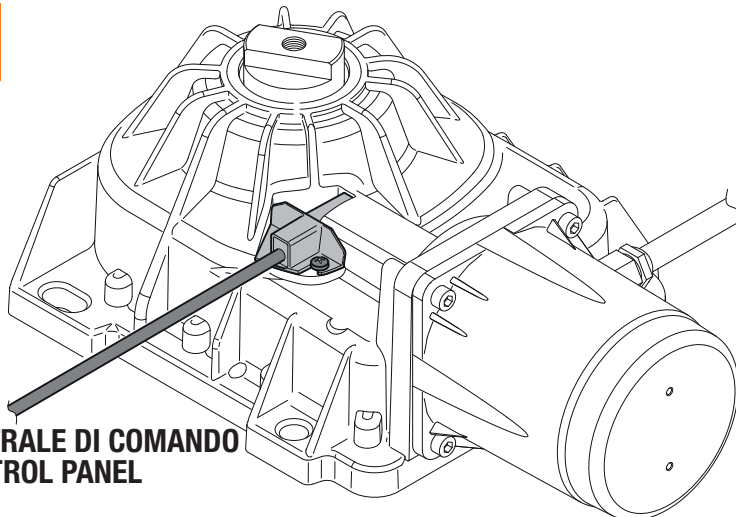

1

2

**CENTRALE DI COMANDO
CONTROL PANEL**

ROGER TECHNOLOGY

P.CODE: **R21/...**

v. 1

V	230AC	IP	44
Hz	50	LOTTO/BC	2201
W	200	IN	000001
N	300		
PM			

MADE IN ITALY